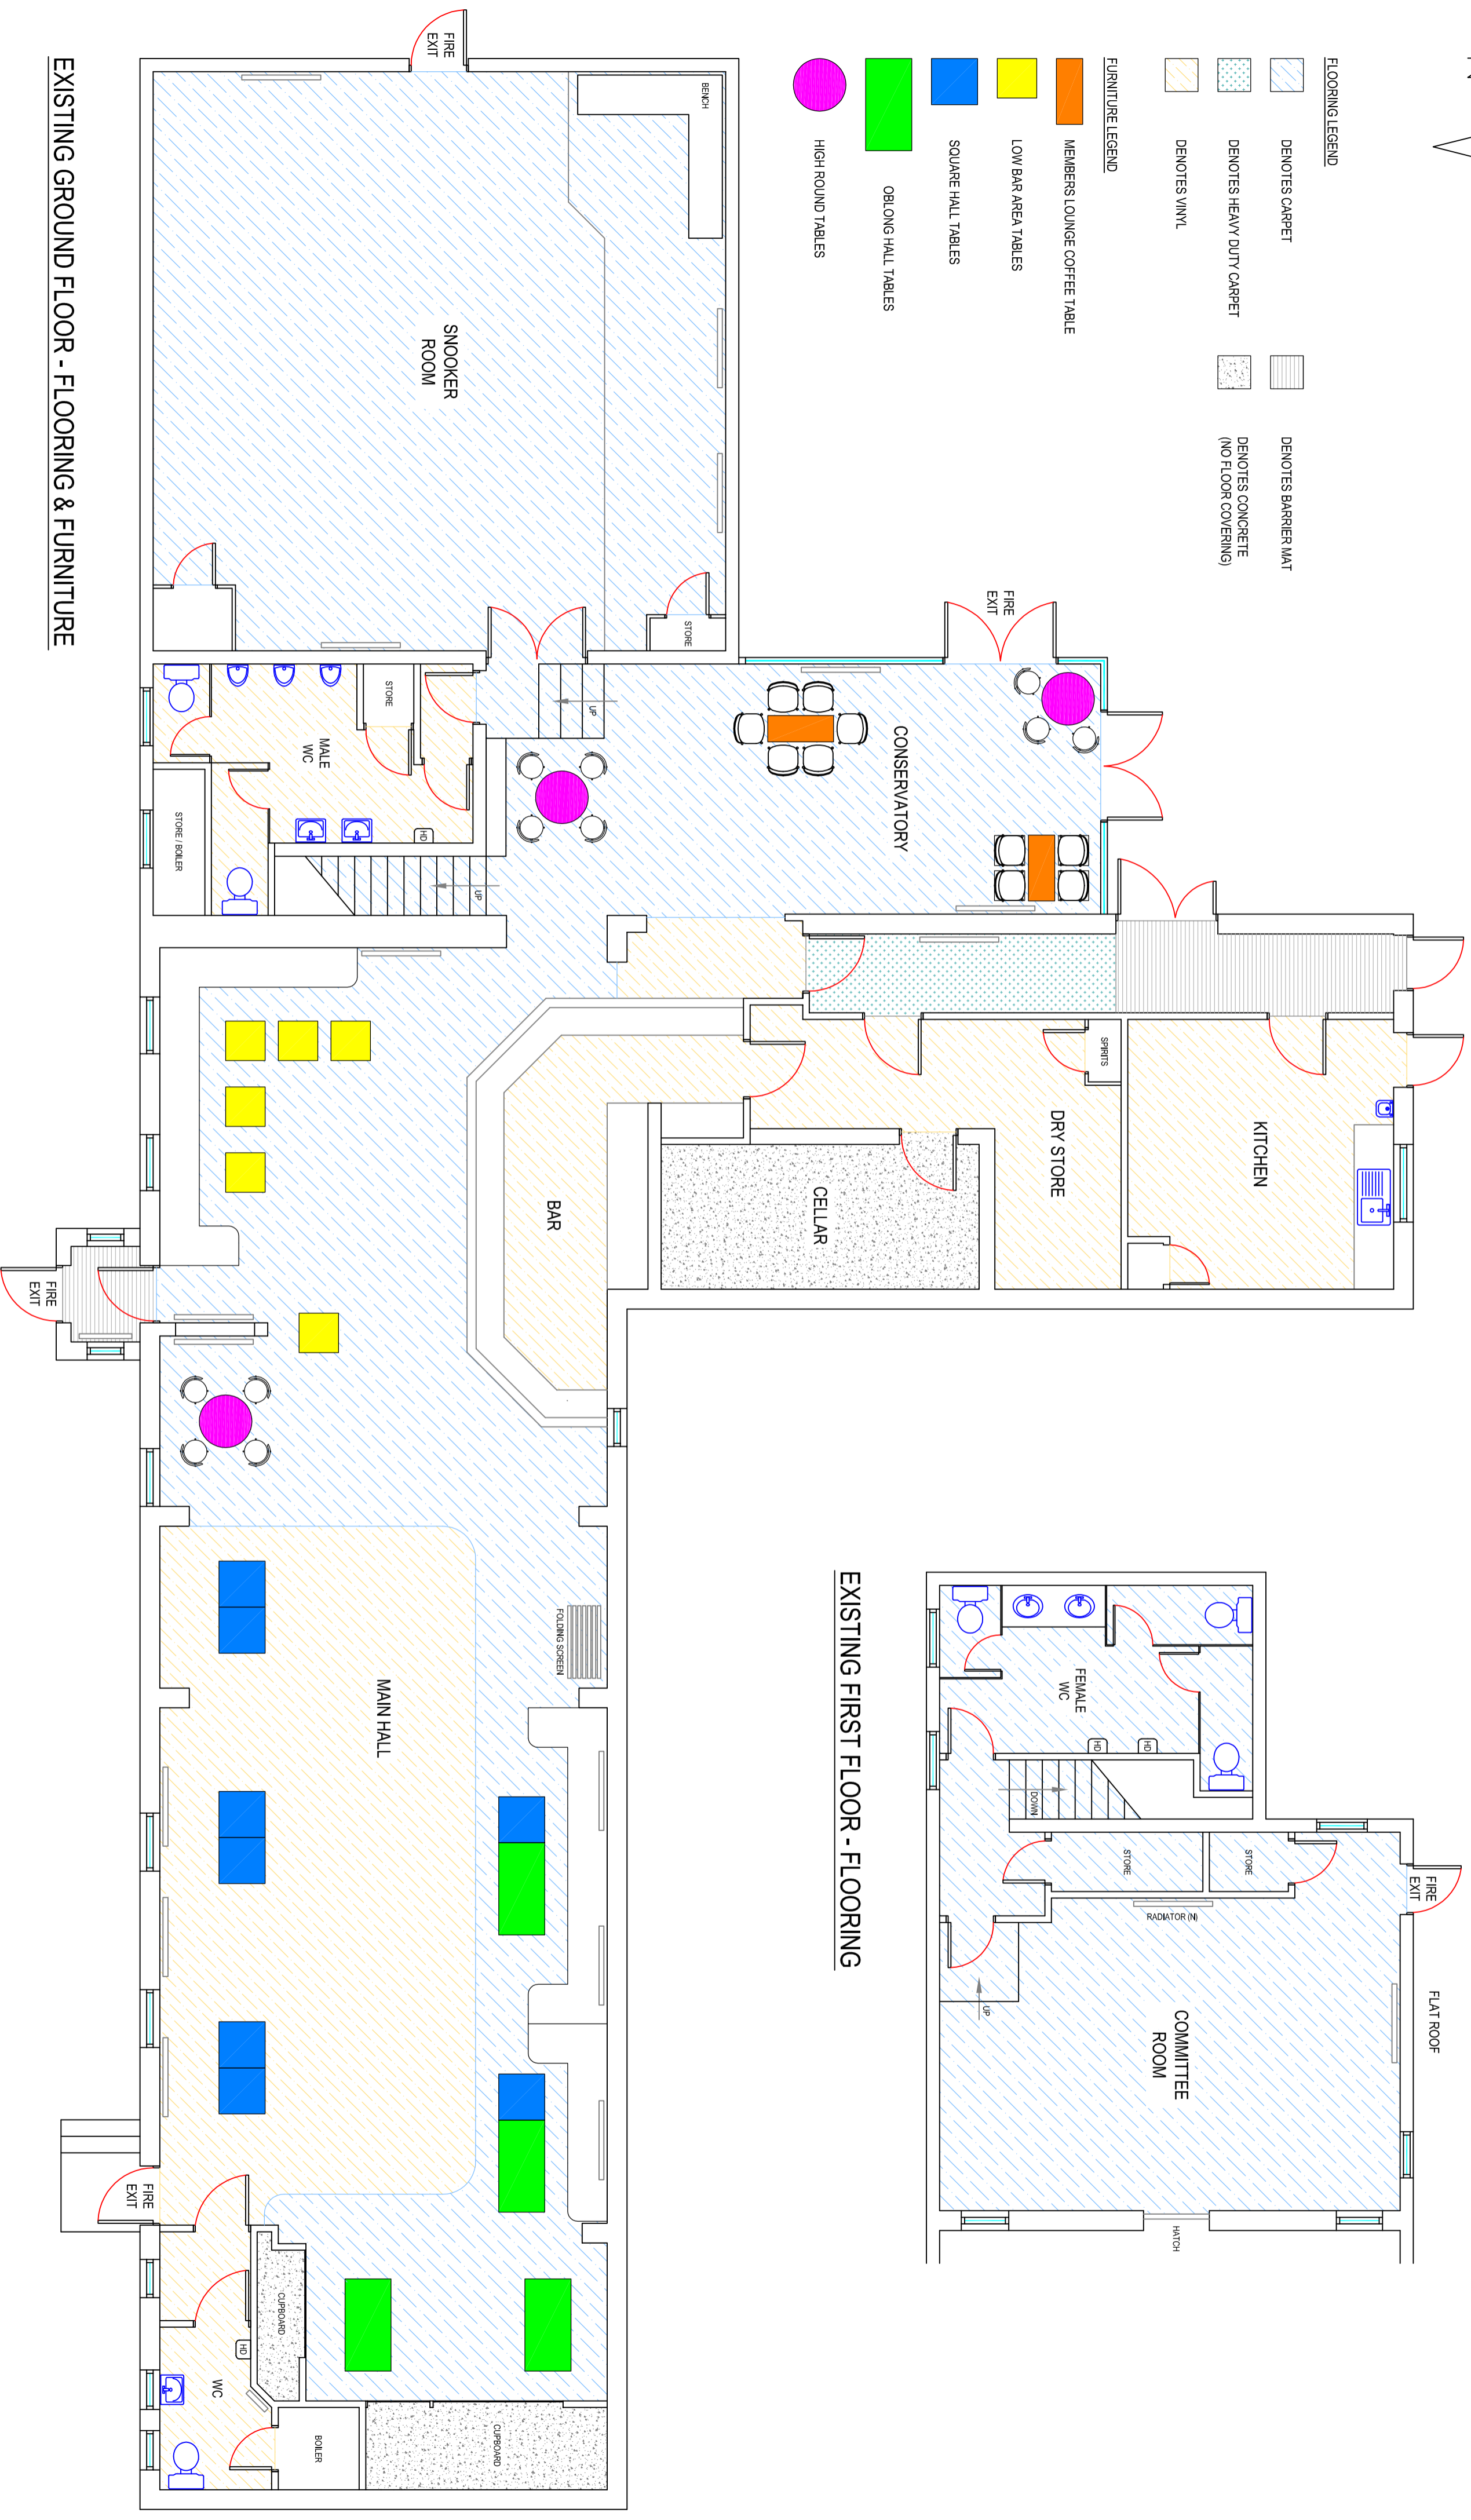

FLOORING LEGEND

-  DENOTES CARPET
-  DENOTES HEAVY DUTY CARPET
-  DENOTES VINYL
-  DENOTES BARRIER MAT
-  DENOTES CONCRETE (NO FLOOR COVERING)

FURNITURE LEGEND

-  MEMBERS LOUNGE COFFEE TABLE
-  LOW BAR AREA TABLES
-  SQUARE HALL TABLES
-  ORLONG HALL TABLES
-  HIGH ROUND TABLES

EXISTING GROUND FLOOR - FLOORING & FURNITURE

EXISTING FIRST FLOOR - FLOORING